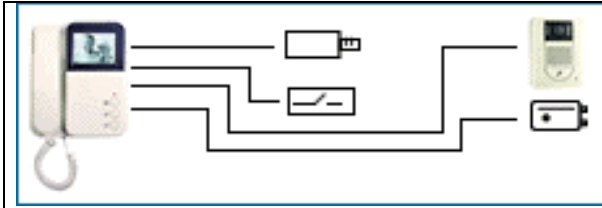

## Video Door Phone

Indoor Monitor thin with streamline design. All parts are all-purpose, support extended collocation. Special design for connection, easy to install. Various vibrant ringing music, easy to distinguish the call. Free B/W or color display, colorful visual angle, with night viewing function. Multi-color function indicator light. Independent unlocking control, no impact on the system. Excellent communication status with Anti-Jamming Function. All properties accord with the GA/T72-94 Standard (Building Video Door).

**Indoors Monitor**  
 Power Supply: DC 16V  
 Display: SAMSUNG 4FNG45  
 Resolution : 500 TV Lines  
 Appearance: 185X220X50(MM)

**Outdoors Monitor**  
 Power Supply: DC 16V  
 Camera: 3/1 Inch CCD  
 Resolution : 380-TV Lines  
 Visual Angle: F3.6 78  
 Appearance: 128X98X43(MM)

B.Expansion of monitor camera and alarm function  
 Connecting monitor camera.  
 Alarm linkage.  
 Screen auto switch from camera to outdoor monitor.

C. Expansion of up to multi indoor monitors  
 To meet the requirement for multi apartment solution  
 Inner line call, outdoor monitor unworking  
 Various vibrant ringing music, easy to distinguish the call.