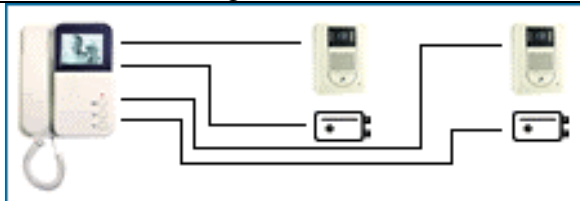

## Video Door Phone

Indoor Monitor thin with streamline design. All parts are all-purpose, support extended collocation. Special design for connection, easy to install. Various vibrant ringing music, easy to distinguish the call. Free B/W or color display, colorful visual angle, with night viewing function. Multi-color function indicator light. Independent unlocking control, no impact on the system. Excellent communication status with Anti-Jamming Function. All properties accord with the GA/T72-94 Standard (Building Video Door).

**Indoors Monitor**  
 Power Supply: DC 16V  
 Display: SAMSUNG 4FNG45  
 Resolution : 500 TV Lines  
 Appearance: 185X220X50(MM)

**Outdoors Monitor**  
 Power Supply: DC 16V  
 Camera: 3/1 Inch CCD  
 Resolution : 380-TV Lines  
 Visual Angle: F3.6 78  
 Appearance: 128X98X43(MM)